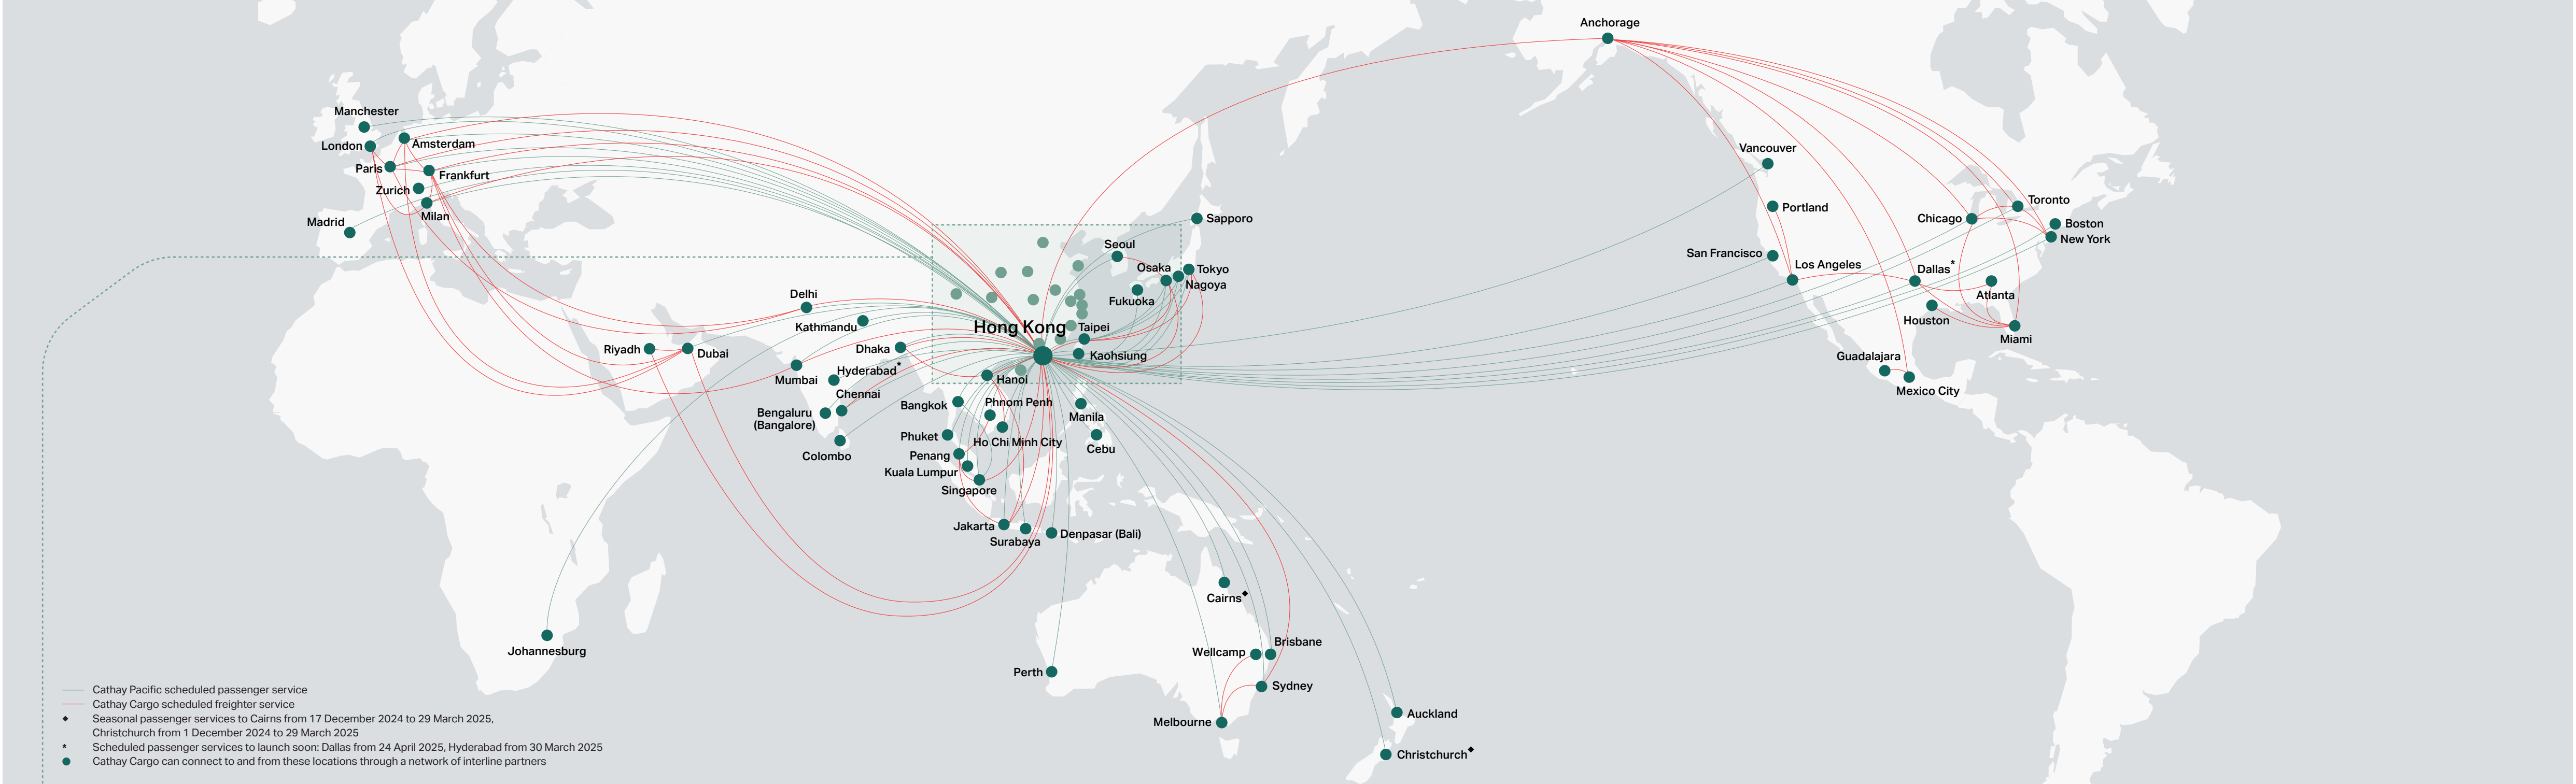

CATHAY GROUP NETWORK MAP

Charter services are available to a range of destinations on request. All lines are indicative only and not actual flight paths, please check with local sales teams on cargo uplift rights. You can check full service availability on cathaycargo.com and airhongkong.com.hk. Cathay Cargo is the General Sales and Service Agent (GSSA) for all HK Express cargo activities across its entire network.